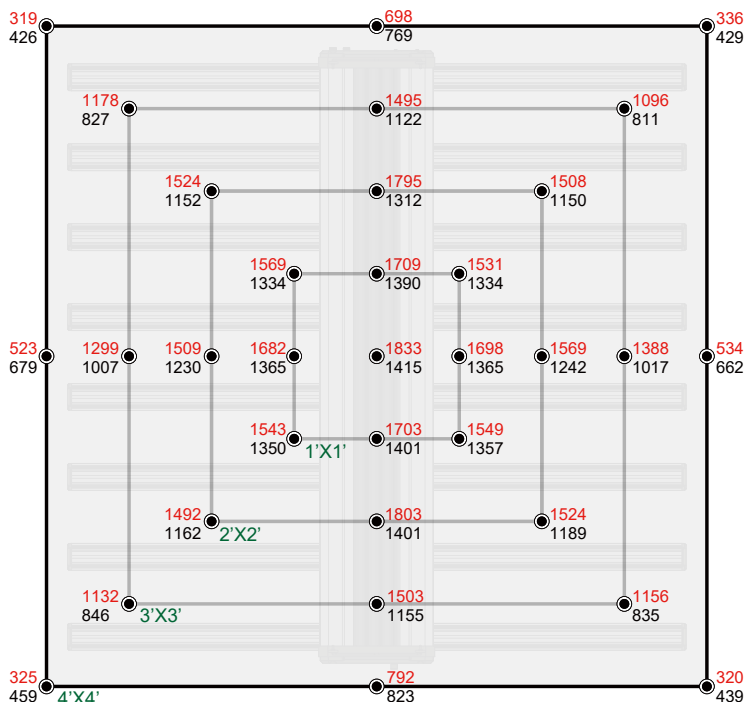

◆ **SPECIFICATIONS**

PPF:	> 2001 $\mu\text{mol/s}$
Efficacy:	> 2.78 $\mu\text{mol/J}$
Input Power:	720 W
Power Factor:	$\geq 96\%$
Fixture Dimensions/Weight:	45"L x 44.6" W x 4.44" H / 31.66 lbs
Mounting Height:	> 6" (15.2cm) Above Canopy
Lifetime:	L90 : > 54,000 hrs
Warranty:	5 Years Standard Warranty
Input Voltage:	Autosensing 100-277 V
Amp Draw:	120V/6.23A, 240V/3.09A, 277V/2.71A
Group Control:	YES

◆ **MODEL-H PLUS (Tested at 6" / Tested at 12")**

Average PPF **1262/ 1042**

◆ **DIMENSIONS**

◆ **FEATURES**

- 720 Watts Input Power
- Group Control
- Patented plug and play LED light bars
- 4 Adjustable Spectrum Channels
- SAMSUNG LM301B
SAMSUNG LH351H(660nm)V3

◆ **SPECTRUM**

4 Adjustable Spectrum Channels