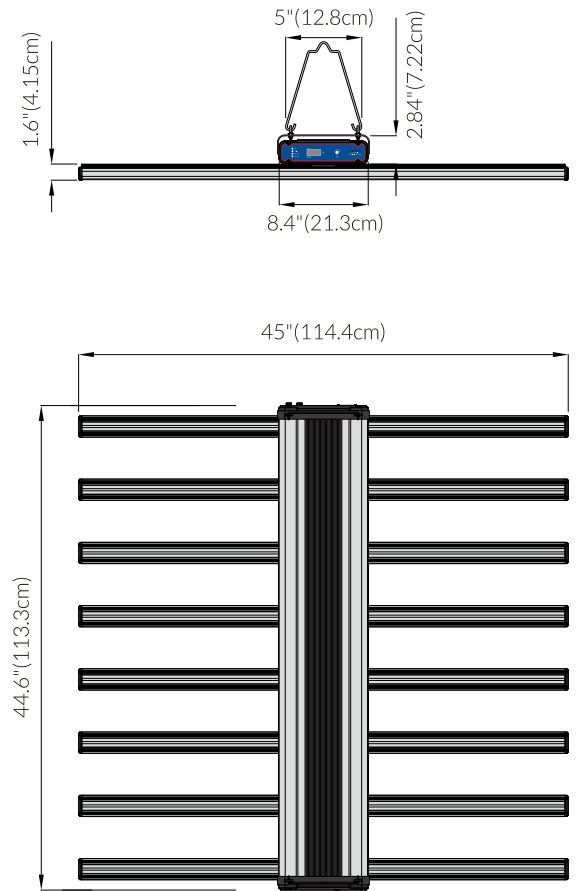

◆ **SPECIFICATIONS**

PPF:	> 2001 $\mu\text{mol/s}$
Efficacy:	> 2.78 $\mu\text{mol/J}$
Input Power:	720 W
Power Factor:	$\geq 96\%$
Fixture Dimensions/Weight:	45"L x 44.6" W x 4.44" H / 31.66 lbs
Mounting Height:	> 6" (15.2cm) Above Canopy
Lifetime:	L90 : > 54,000 hrs
Warranty:	5 Years Standard Warranty
Input Voltage:	Autosensing 100-277 V
Amp Draw:	120V/6.23A, 240V/3.09A, 277V/2.71A
Group Control:	YES

◆ **MODEL-H PLUS (Tested at 6" / Tested at 12")**

Average PPF **1262/ 1042**

◆ **DIMENSIONS**

◆ **FEATURES**

- 720 Watts Input Power
- Group Control
- Patented plug and play LED light bars
- 4 Adjustable Spectrum Channels
- SAMSUNG LM301B
SAMSUNG LH351H(660nm)V3