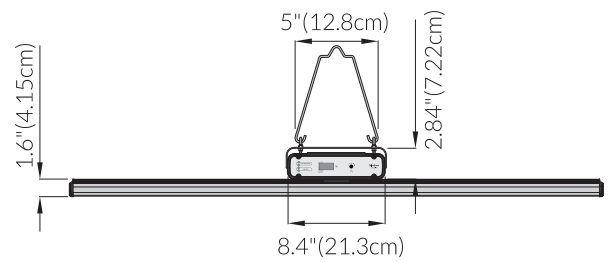

### DIMENSIONS

SIDE VIEW

## ◆ SPECIFICATIONS

PPF:	> 1600 $\mu\text{mol/s}$
Efficacy:	> 2.6 $\mu\text{mol/J}$
Input Power:	Max 630W (Full Spectrum) / 20W (Far Red)
Power Factor:	$\geq$ 90%
Fixture Dimensions/Weight:	45"L x 44.6" W x 4.44" H / 38.8 lbs
Mounting Height:	> 6" (15.2cm) Above Canopy
Lifetime:	L90 : >54,000 hrs
Warranty:	5 Years Standard Warranty
Input Voltage:	Autosensing 100-277 V
Amp Draw:	120V/5.26A, 240V/2.68A, 277V/2.38A