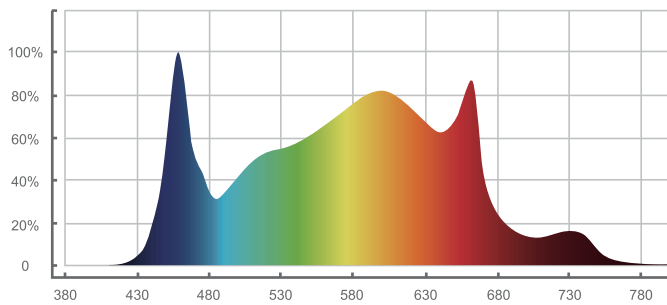

### DIMENSIONS

SIDE VIEW

## ◆ SPECIFICATIONS

PPF:	> 1600 $\mu\text{mol/s}$
Efficacy:	> 2.6 $\mu\text{mol/J}$
Input Power:	Max 630W (Full Spectrum) / 20W (Far Red)
Power Factor:	$\geq$ 90%
Fixture Dimensions/Weight:	45"L x 44.6" W x 4.44" H / 38.8 lbs
Mounting Height:	> 6" (15.2cm) Above Canopy
Lifetime:	L90 : >54,000 hrs
Warranty:	5 Years Standard Warranty
Input Voltage:	Autosensing 100-277 V
Amp Draw:	120V/5.26A, 240V/2.68A, 277V/2.38A