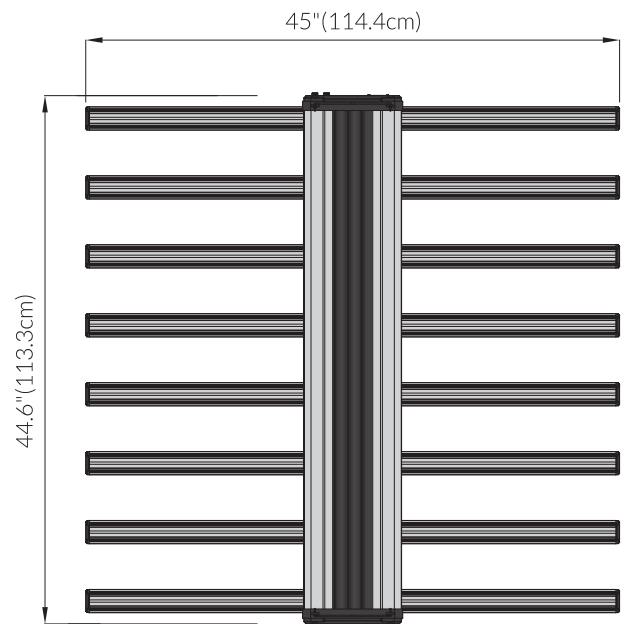

ThinkGrow

Model-W Horticulture LED Grow Light

THINK BIG, GROW FAST

MODEL-W LED GROW LIGHT

SPECTRUM

DIMENSIONS

FEATURES

- OUTSTANDING EFFICIENCY
- PLUG AND PLAY
- ON-BOARD DIMMING
- FULL SPECTRUM DESIGN
- INDEPENDENT FAR RED CHANNEL
- EXTERNAL CONTROLLABILITY
- GROUP CONTROL

TOP VIEW