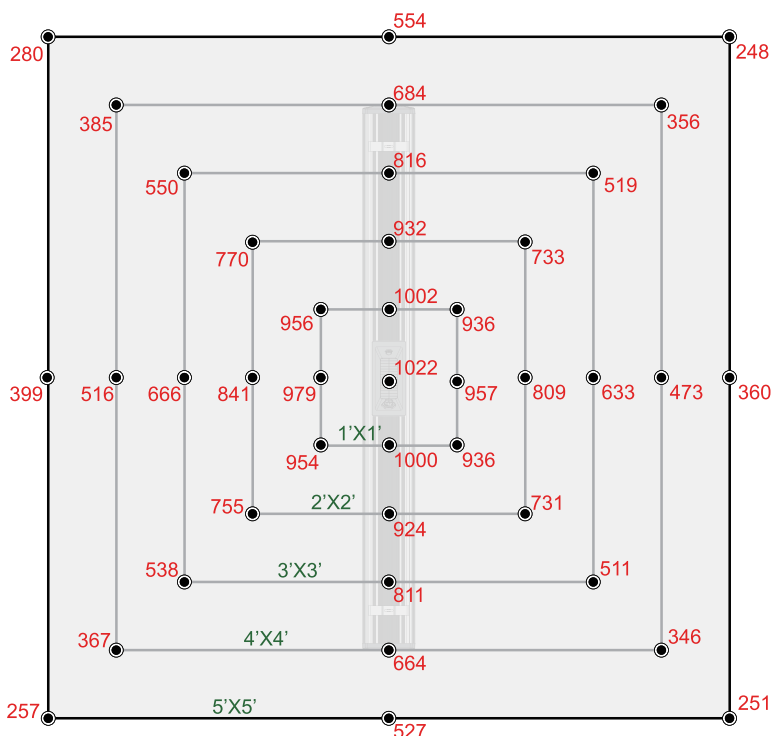

◆ **SPECIFICATIONS**

PPF:	1829 $\mu\text{mol/s}$
Efficacy:	2.54 $\mu\text{mol/J}$
Input Power:	720 W
Power Factor:	$\geq 90\%$
Fixture Dimensions/Weight:	45.24"L x 4.36" W x 6.46" H / 22.33lbs
Mounting Height:	> 2.5ft Above Canopy
Lifetime:	L90: > 54,000 hrs
Warranty:	5 Years Standard Warranty
Input Voltage:	Autosensing 100-277V
Amp Draw:	120V/6.23A, 240V3.09A/277V/2.71A
IP Rating:	IP66

◆ **DIMENSIONS**

◆ **MODEL-I (Tested at 2.5 Feet)**

**AVERAGE PPFD 657**

◆ **FEATURES**

- Outstanding Efficiency
- Slim design with built-in driver
- Innovative V-shape LED panel
- Full spectrum with UV design
- Individual Far Red channel
- External control ability