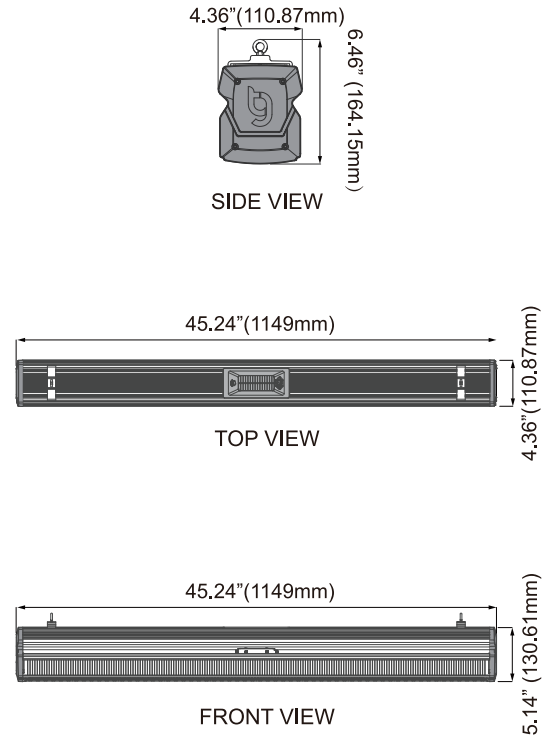

◆ **SPECIFICATIONS**

PPF:	1829 $\mu\text{mol/s}$
Efficacy:	2.54 $\mu\text{mol/J}$
Input Power:	720 W
Power Factor:	$\geq 90\%$
Fixture Dimensions/Weight:	45.24"L x 4.36" W x 6.46" H / 22.33lbs
Mounting Height:	> 2.5ft Above Canopy
Lifetime:	L90: > 54,000 hrs
Warranty:	5 Years Standard Warranty
Input Voltage:	Autosensing 100-277V
Amp Draw:	120V/6.23A, 240V3.09A/277V/2.71A
IP Rating:	IP66

◆ **DIMENSIONS**

◆ **MODEL-I (Tested at 2.5 Feet)**

**AVERAGE PPFD 657**

◆ **FEATURES**

- Outstanding Efficiency
- Slim design with built-in driver
- Innovative V-shape LED panel
- Full spectrum with UV design
- Individual Far Red channel
- External control ability