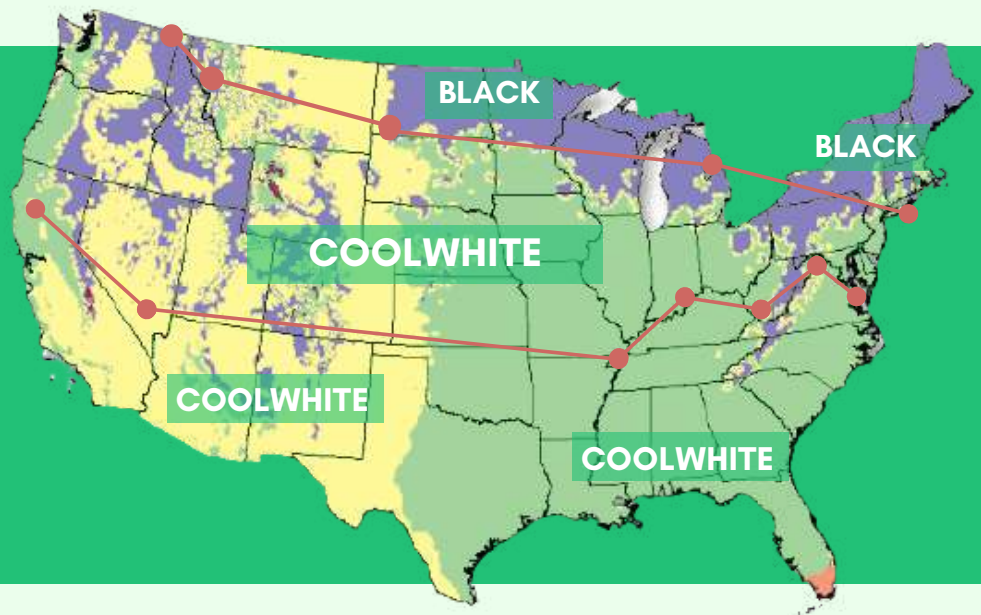

Surface Lifespan MONTHS	Max Bed height INCHES	Size INCHES x Length FEET	Seeding window DAYS	Application
Black 36	3	6	48 x 5000 54 x 5000 60 x 5000	15	Coldest Climates
CoolWhite 66	6	6	48 x 4000 54 x 4000 59 x 4000	30	Hottest Climates

Important : Compostable mulch is more permeable and may require more water than polyethylene.

FILMORGANIC

FilmOrganic is an environmental technological company actively involved in reducing carbon footprint in the agricultural and forestry markets.

info@filmorganic.com
Toll free +1 888 754-5156
filmorganic.com