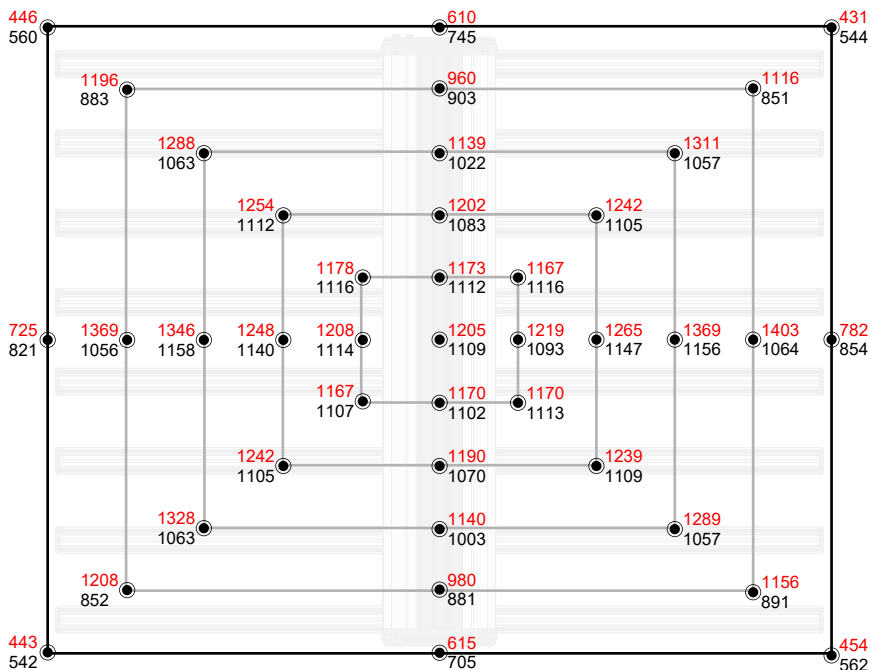

◆ SPECIFICATIONS

PPF:	> 2016 $\mu\text{mol/s}$
Efficacy:	> 2.8 $\mu\text{mol/J}$
Input Power:	720 W
Power Factor:	$\geq 96\%$
Fixture Dimensions/Weight:	57"L x 44.6" W x 4.44" H / 41.8 lbs
Mounting Height:	> 6" (15.2cm) Above Canopy
Lifetime:	L90 : > 54,000 hrs
Warranty:	5 Years Standard Warranty
Input Voltage:	Autosensing 100-277 V
Amp Draw:	120V/6.23A, 208V/3.61A 240V/3.09A, 277V/2.71A
Group Control:	YES

◆ MODEL-H PLUS (Tested at 6" / Tested at 12")

Average PPF 1089/ 979

◆ DIMENSIONS

◆ FEATURES

- True 5' Wide Fixture
- 720 Watts Input Power
- Group Control
- Patented plug and play LED light bars
- 4 Adjustable Spectrum Channels
- SAMSUNG LM301B
- SAMSUNG LH351H(660nm)V3

◆ SPECTRUM

4 Adjustable Spectrum Channels