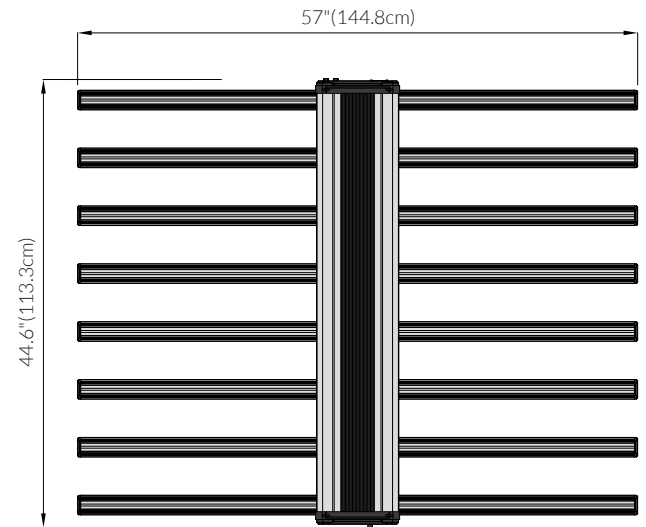

◆ SPECIFICATIONS

PPF:	> 2016 $\mu\text{mol/s}$
Efficacy:	> 2.8 $\mu\text{mol/J}$
Input Power:	720 W
Power Factor:	$\geq 96\%$
Fixture Dimensions/Weight:	57"L x 44.6" W x 4.44" H / 41.8 lbs
Mounting Height:	> 6" (15.2cm) Above Canopy
Lifetime:	L90 : > 54,000 hrs
Warranty:	5 Years Standard Warranty
Input Voltage:	Autosensing 100-277 V
Amp Draw:	120V/6.23A, 208V/3.61A 240V/3.09A, 277V/2.71A
Group Control:	YES

◆ MODEL-H PLUS (Tested at 6" / Tested at 12")

Average PPF 1089/ 979

◆ DIMENSIONS

◆ FEATURES

- True 5' Wide Fixture
- 720 Watts Input Power
- Group Control
- Patented plug and play LED light bars
- 4 Adjustable Spectrum Channels
- SAMSUNG LM301B
- SAMSUNG LH351H(660nm)V3