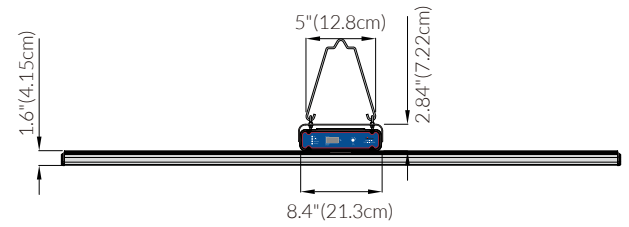

◆ SPECIFICATIONS

PPF:	> 2016 $\mu\text{mol/s}$
Efficacy:	> 2.8 $\mu\text{mol/J}$
Input Power:	720 W
Power Factor:	$\geq 96\%$
Fixture Dimensions/Weight:	57"L x 44.6" W x 4.44" H / 41.8 lbs
Mounting Height:	> 6" (15.2cm) Above Canopy
Lifetime:	L90 : > 54,000 hrs
Warranty:	5 Years Standard Warranty
Input Voltage:	Autosensing 100-277 V
Amp Draw:	120V/6.23A, 208V/3.61A 240V/3.09A, 277V/2.71A
Group Control:	YES

◆ MODEL-H PLUS (Tested at 6" / Tested at 12")

Average PPF 1089/ 979

◆ DIMENSIONS

◆ FEATURES

- True 5' Wide Fixture
- 720 Watts Input Power
- Group Control
- Patented plug and play LED light bars
- 4 Adjustable Spectrum Channels
- SAMSUNG LM301B
- SAMSUNG LH351H(660nm)V3