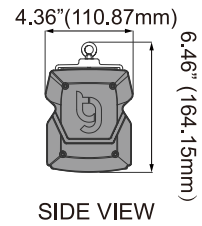

MODEL-I (480V)

HORTICULTURE LED GROW LIGHT

SPECIFICATIONS

PPF:	1829 $\mu\text{mol/s}$
Efficacy:	2.54 $\mu\text{mol/J}$
Input Power:	720 W
Power Factor:	$\geq 90\%$
Fixture Dimensions/Weight:	45.24"L x 4.36" W x 6.46" H / 22.33lbs
Mounting Height:	> 2.5ft Above Canopy
Lifetime:	L90: > 54,000 hrs
Warranty:	5 Years Standard Warranty
Input Voltage:	Autosensing 347-480V
Amp Draw:	347V/2.09A, 480V/1.55A
IP Rating:	IP66

DIMENSIONS

SIDE VIEW

TOP VIEW

FRONT VIEW

MODEL-I (480V) (Tested at 2.5 Feet)

AVERAGE PPFD 657

FEATURES

- Outstanding Efficiency
- Slim design with built-in driver
- Innovative V-shape LED panel
- Full spectrum with UV design
- Individual Far Red channel
- External control ability