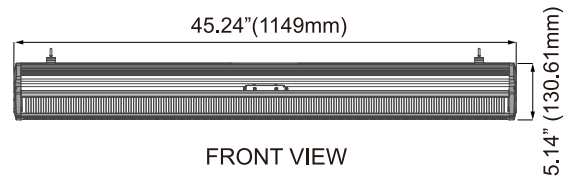

MODEL-I (480V)

HORTICULTURE LED GROW LIGHT

SPECIFICATIONS

PPF:	1829 $\mu\text{mol/s}$
Efficacy:	2.54 $\mu\text{mol/J}$
Input Power:	720 W
Power Factor:	$\geq 90\%$
Fixture Dimensions/Weight:	45.24"L x 4.36" W x 6.46" H / 22.33lbs
Mounting Height:	> 2.5ft Above Canopy
Lifetime:	L90: > 54,000 hrs
Warranty:	5 Years Standard Warranty
Input Voltage:	Autosensing 347-480V
Amp Draw:	347V/2.09A, 480V/1.55A
IP Rating:	IP66

DIMENSIONS

SIDE VIEW

TOP VIEW

FRONT VIEW

MODEL-I (480V) (Tested at 2.5 Feet)

AVERAGE PPFD 657

FEATURES

- Outstanding Efficiency
- Slim design with built-in driver
- Innovative V-shape LED panel
- Full spectrum with UV design
- Individual Far Red channel
- External control ability