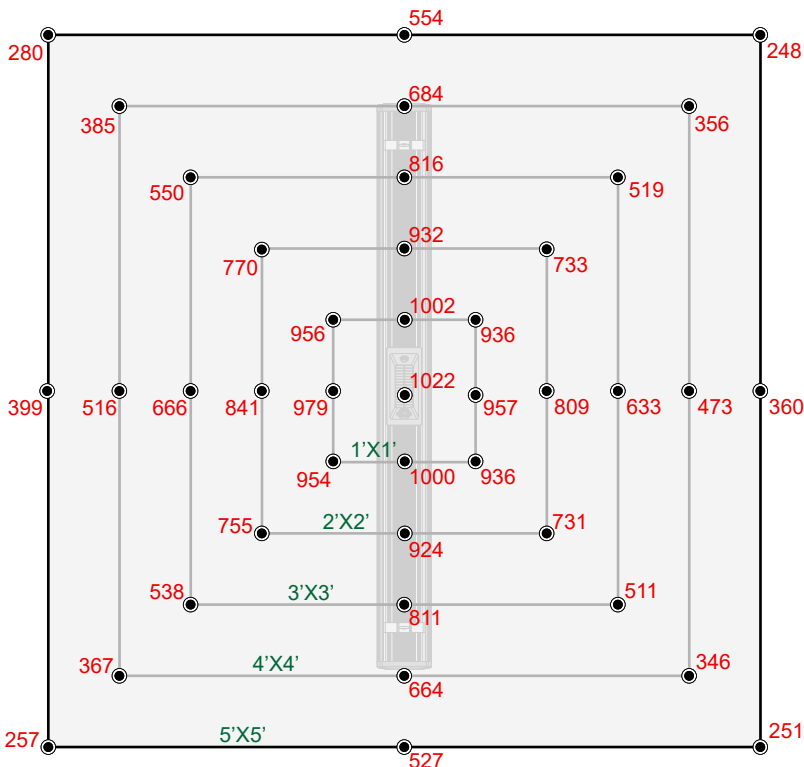

MODEL-I (480V)

HORTICULTURE LED GROW LIGHT

SPECIFICATIONS

PPF:	1829 $\mu\text{mol/s}$
Efficacy:	2.54 $\mu\text{mol/J}$
Input Power:	720 W
Power Factor:	$\geq 90\%$
Fixture Dimensions/Weight:	45.24"L x 4.36" W x 6.46" H / 22.33lbs
Mounting Height:	> 2.5ft Above Canopy
Lifetime:	L90: > 54,000 hrs
Warranty:	5 Years Standard Warranty
Input Voltage:	Autosensing 347-480V
Amp Draw:	347V/2.09A, 480V/1.55A
IP Rating:	IP66

DIMENSIONS

SIDE VIEW

TOP VIEW

FRONT VIEW

MODEL-I (480V) (Tested at 2.5 Feet)

AVERAGE PPFD 657

FEATURES

- Outstanding Efficiency
- Slim design with built-in driver
- Innovative V-shape LED panel
- Full spectrum with UV design
- Individual Far Red channel
- External control ability