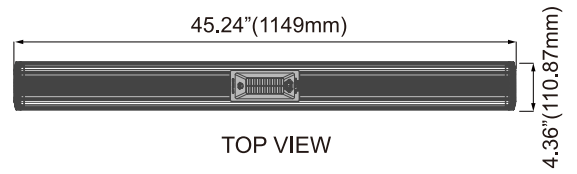

MODEL-I (480V)

HORTICULTURE LED GROW LIGHT

SPECIFICATIONS

PPF:	1829 $\mu\text{mol/s}$
Efficacy:	2.54 $\mu\text{mol/J}$
Input Power:	720 W
Power Factor:	$\geq 90\%$
Fixture Dimensions/Weight:	45.24"L x 4.36" W x 6.46" H / 22.33lbs
Mounting Height:	> 2.5ft Above Canopy
Lifetime:	L90: > 54,000 hrs
Warranty:	5 Years Standard Warranty
Input Voltage:	Autosensing 347-480V
Amp Draw:	347V/2.09A, 480V/1.55A
IP Rating:	IP66

DIMENSIONS

SIDE VIEW

TOP VIEW

FRONT VIEW

MODEL-I (480V) (Tested at 2.5 Feet)

AVERAGE PPFD 657

FEATURES

- Outstanding Efficiency
- Slim design with built-in driver
- Innovative V-shape LED panel
- Full spectrum with UV design
- Individual Far Red channel
- External control ability