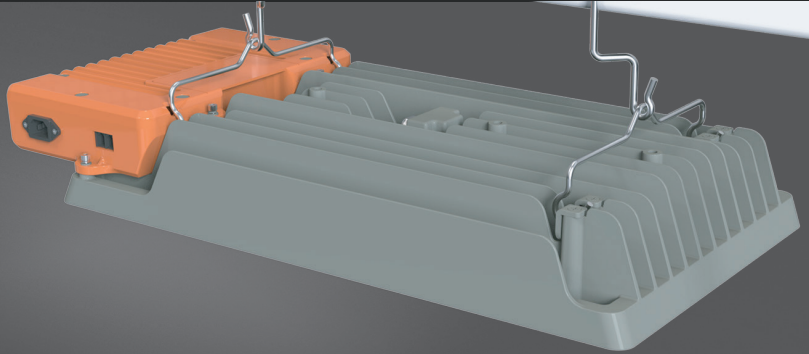

### GPS-AK-800-PRO

The Grow Pros AK800 PRO is the preferred choice for 1:1 1000w DE HPS replacement. The Grow Pros AK800 PRO LED features higher efficiency with higher light output than Double Ended High Pressure Sodium fixtures. This is the perfect fixture for retro fitting a DE HPS grow room to LEDs, the optic lenses on the fixture give the light same 5'x5' flowering footprint as a DE HPS fixture so the hanging height can remain the same. After your last HPS harvest, just take down each dinosaur fixture and replace with it the AK800 pro, plug it into the old outlet or hardwire and reset your room with plants. You will be instantly saving electricity based on the wattage reduction from 1000w HPS, and because the dye cast heat sink on the AK800 pro directs the heat from the light upwards instead of reflected down at your plants you will also see immediate reduction in AC usage and more consistent temperature and humidity control across the entire room. DLC listed and rebate eligible so talk with us so we can work with your electric company to significantly reduce the upfront cost of retro fitting or building out a new grow room. See a Return on Your Investment in as quick as 6-8 months and never buy another HPS bulb again. The Grow Pros AK800 Pro is a long-lasting, easy-to-maintain, fixture perfect for long-term exponential growth of your plants and your business.