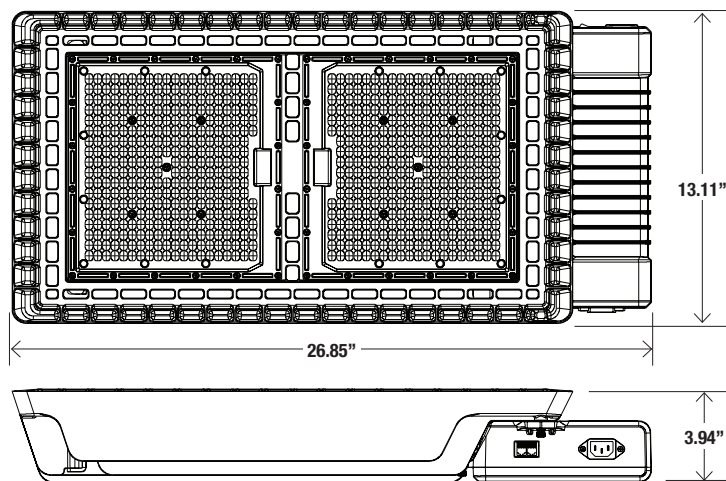

Compact, Easy to Install: Low-profile 4" depth compared to 7" width of HPS grow light

Uniform, widespread distribution equal to HPS light throw while providing deeper penetration over the canopy

A PPF of 2150  $\mu\text{mol}$ s for higher efficiency while requiring less fixtures to achieve optimal output

### PPFD READING

30" Height @ MAX Power

4'X4' 3'X3' 2'X2' 1'X1'

535	679	780	677	529		
951	923					
622	1002	1124	1021	633		
	1103	1105				
671	1207	1402	1204	1398	1202	669
	1112	1108				
625	1017	1130	1018	632		
937	931					
532	685	779	687	531		

### DIMENSIONS

GROSS WEIGHT: 35 lbs