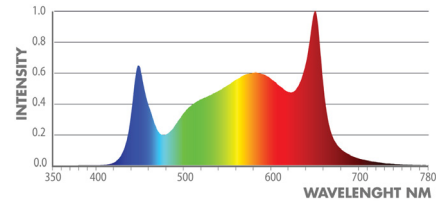

### TECHNICAL SPECS

Rated Voltage	120-277V AC
Voltage Range (+/-10%)	100-305V
PPF	1944 $\mu\text{mol/s}$
Efficacy	2.7 $\mu\text{mol/J}$
Min Power Factor	>90%
THD	< 20%
Dimmable	0-10V Controllable
Ambient Temperature	0 - 35°C / 32-95°F
Minimum Mounting Height	6" to top of Canopy
BTU	2,462
Light Distribution	120°
LED Lifespan (90% of Life)	50,000+ hours

### 720W LED SPECTRUM