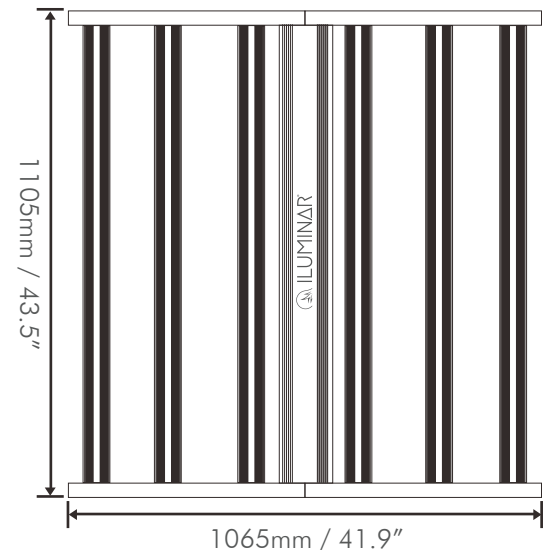

VOLTAGE AND AMPERAGE

120V	6.04A	725W
208V	3.39A	705W
240V	2.92A	700W
277V	2.51A	695W

iluminarlighting.com
Toll Free: 1-877-540-5588

5 YEAR WARRANTY

© Copyright 2024 ILUMINAR Lighting
Subject to change without notice.