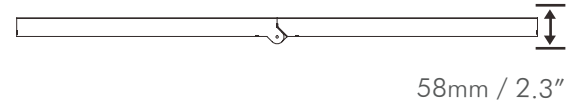

### TECHNICAL SPECS

Rated Voltage	120-277V AC
Voltage Range (+/-10%)	100-305V
PPF	1944 $\mu\text{mol/s}$
Efficacy	2.7 $\mu\text{mol/J}$
Min Power Factor	>90%
THD	< 20%
Dimmable	0-10V Controllable
Ambient Temperature	0 - 35°C / 32-95°F
Minimum Mounting Height	6" to top of Canopy
BTU	2,462
Light Distribution	120°
LED Lifespan (90% of Life)	50,000+ hours

### PHYSICAL SPECIFICATIONS

Length	1065 mm	41.9"
Width	1105 mm	43.5"
Height	58 mm	2.3"
Weight	20.8kg	50.3lbs