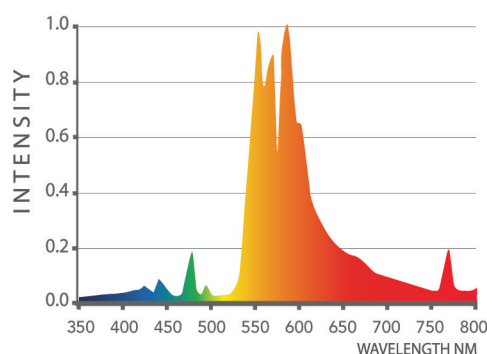

DE HPS SPECTRUM