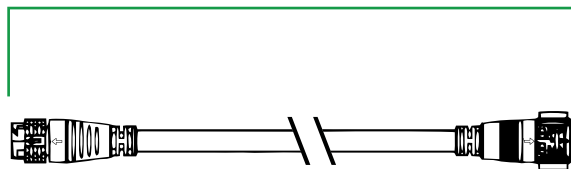

### SPECIFICATIONS

|                |      |
|----------------|------|
| Certifications | UL   |
| Flame test     | VW-1 |

2

2 3 ft  
SKU: IL-TML3

3 ft (90 cm)

Female

Male

2 6 ft  
SKU: IL-TML6

6 ft (1.8 M)

Female

Male

2 15 ft  
SKU: IL-TML15

15 ft (4.5 M)

Female

Male