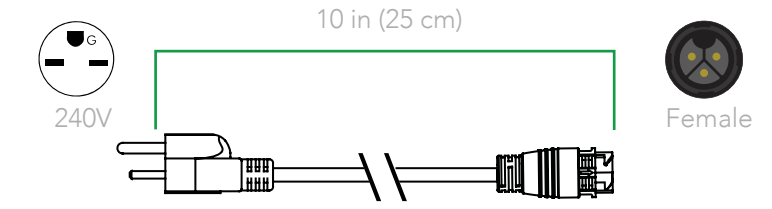

## CONNECT 3+ FIXTURES

### CABLE LOGIC™ MULTI JOINT

Click below to jump to product details.

1

1 120V AC Power NEMA 5-15 Plug  
SKU: IL-T120

1 240V AC Power NEMA 6-15 Plug  
SKU: IL-T240

1 277V AC Power NEMA L7-15 Plug  
SKU: IL-T277

### SPECIFICATIONS

|                |      |
|----------------|------|
| Certifications | UL   |
| Flame test     | VW-1 |

2

2 3 ft  
SKU: IL-TML3

3 ft (90 cm)

Female

Male

2 6 ft  
SKU: IL-TML6