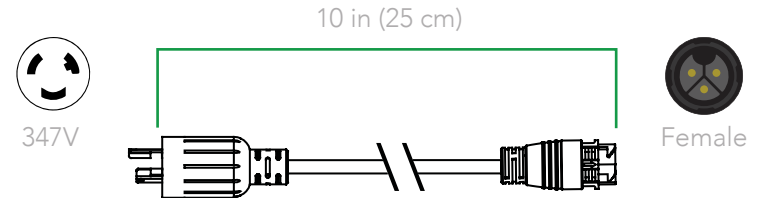

1 347V AC Power NEMA L24-20 Plug
SKU: IL-T347