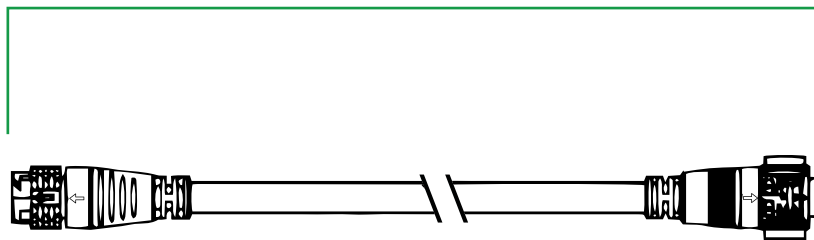

##### SPECIFICATIONS

|                              |              |
|------------------------------|--------------|
| Voltage                      | 120V-480V    |
| Maximum Quantity of Fixtures | 4            |
| Certification                | UL           |
| Flame test                   | VW-1         |
| Length                       | 5 ft (1.5 M) |

4

4 3 ft  
SKU: IL-TS3

3 ft (90 cm)

Female

Male

4 6 ft  
SKU: IL-TS6

6 ft (1.8 M)

Female