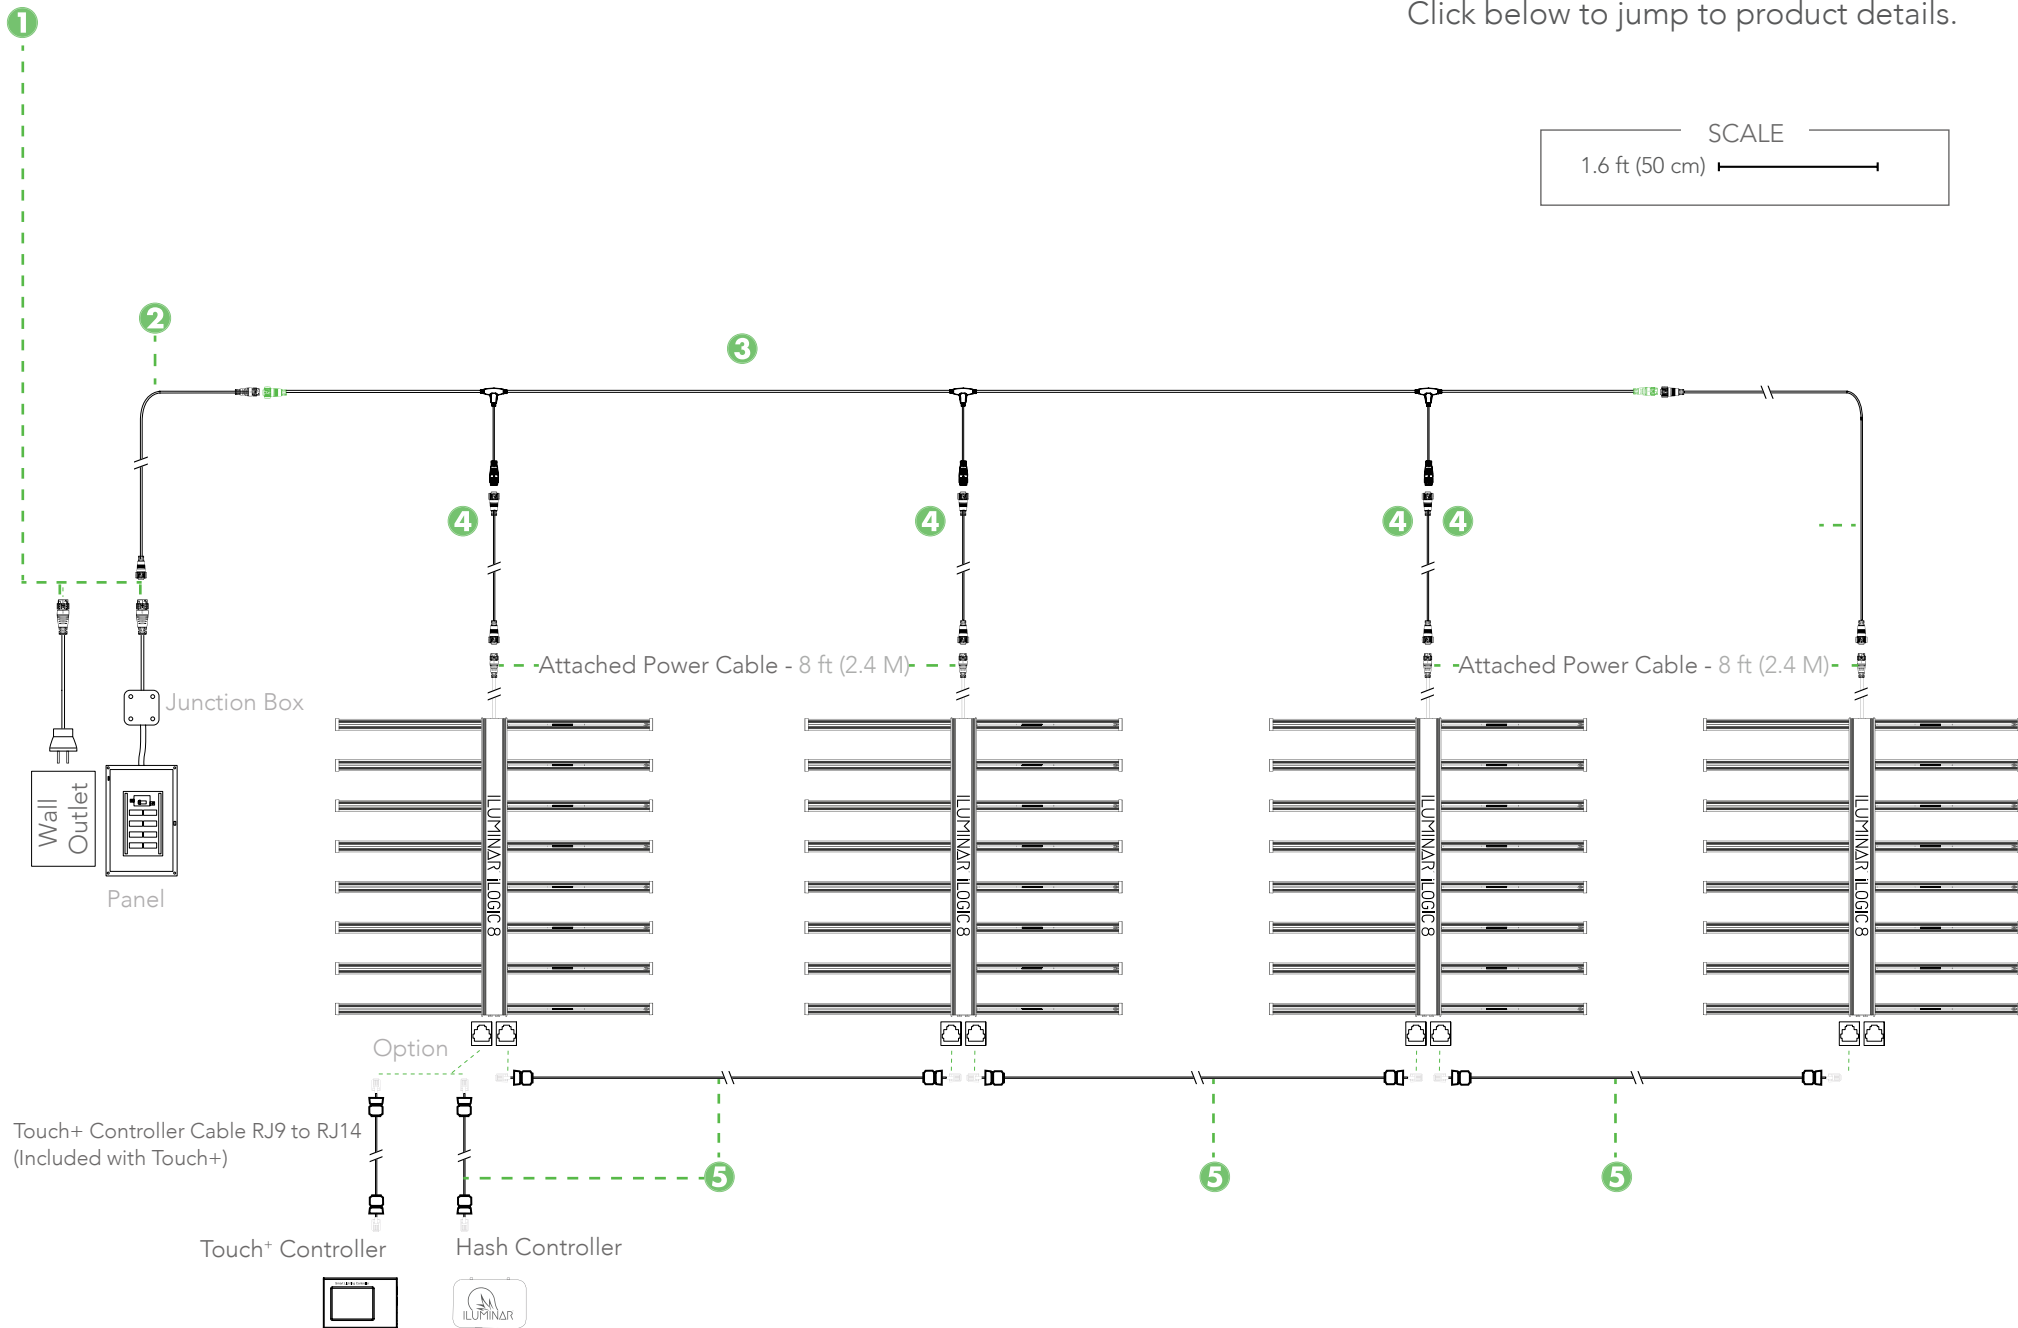

MULTI-JOINT CONNECTOR

CONNECT 3+ FIXTURES

CABLE LOGIC™ MULTI JOINT

Click below to jump to product details.