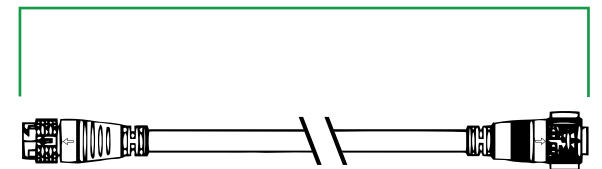

### SPECIFICATIONS

|                |      |
|----------------|------|
| Certifications | UL   |
| Flame test     | VW-1 |

2

2 3 ft  
SKU: IL-TML3

3 ft (90 cm)

Female

Male

2 6 ft  
SKU: IL-TML6

6 ft (1.8 M)

Female

Male

2 15 ft  
SKU: IL-TML15

15 ft (4.5 M)

Female

Male