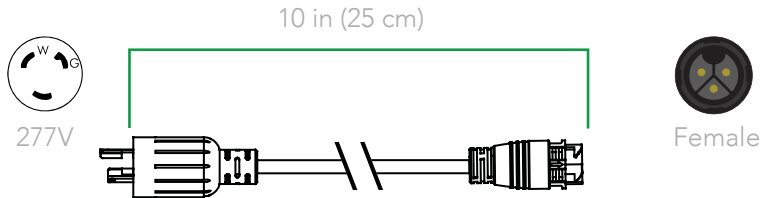

## CONNECT 3+ FIXTURES

### CABLE LOGIC™ MULTI JOINT

Click below to jump to product details.

1

1 120V AC Power NEMA 5-15 Plug  
SKU: IL-T120

1 240V AC Power NEMA 6-15 Plug  
SKU: IL-T240

1 277V AC Power NEMA L7-15 Plug  
SKU: IL-T277

### SPECIFICATIONS

|                |      |
|----------------|------|
| Certifications | UL   |
| Flame test     | VW-1 |

2

2 3 ft  
SKU: IL-TML3

3 ft (90 cm)

Female

Male

2 6 ft  
SKU: IL-TML6