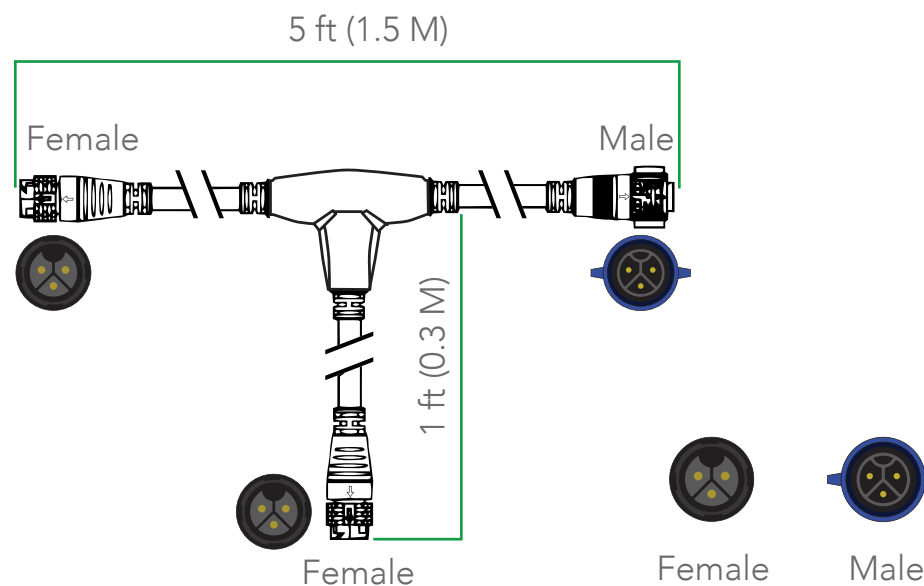

3

JUNCTION MAIN-LINE AC CONNECTORS SINGLE JOINT CONNECTOR, MULTI-JOINT CONNECTOR

3 SINGLE JOINT CONNECTOR SKU: IL-SJC

SPECIFICATIONS

Voltage	120V-480V
Maximum Quantity of Fixtures	2
Certification	UL
Flame test	VW-1
Length	5 ft (1.5 M)