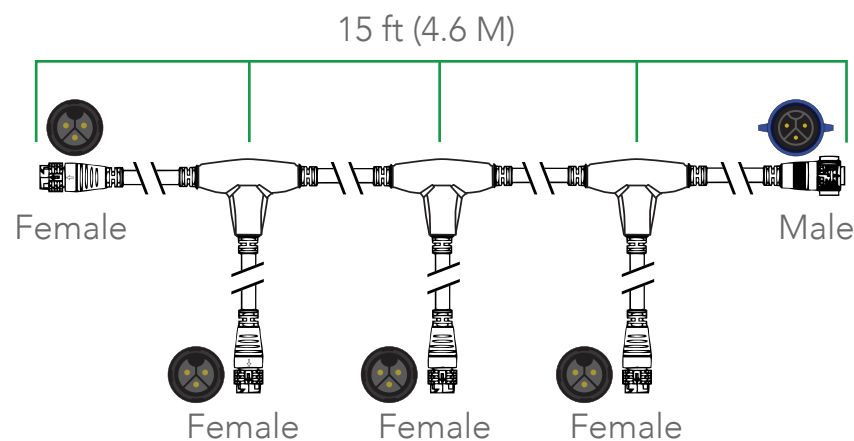

3 MULTI JOINT SKU: IL-MJC

SPECIFICATIONS

Voltage	120V-480V
Maximum Quantity of Fixtures	4
Certification	UL
Flame test	VW-1
Length	5 ft (1.5 M)