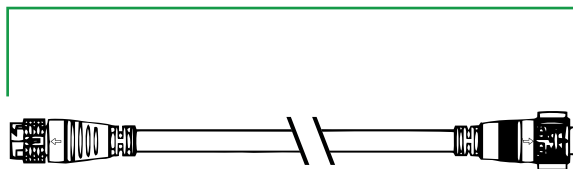

### SPECIFICATIONS

|                |      |
|----------------|------|
| Certifications | UL   |
| Flame test     | VW-1 |

2

2 3 ft  
SKU: IL-TML3

3 ft (90 cm)

Female

Male

2 6 ft  
SKU: IL-TML6