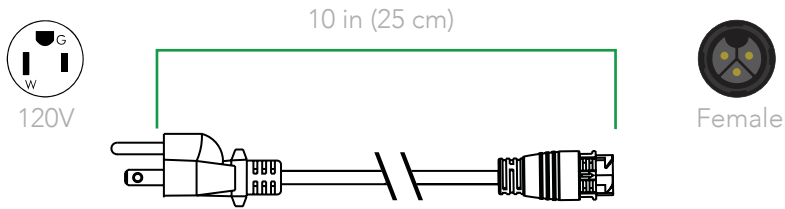

## CONNECT 3+ FIXTURES

### CABLE LOGIC™ MULTI JOINT

Click below to jump to product details.

1

1 120V AC Power NEMA 5-15 Plug  
SKU: IL-T120

1 240V AC Power NEMA 6-15 Plug  
SKU: IL-T240

1 277V AC Power NEMA L7-15 Plug  
SKU: IL-T277