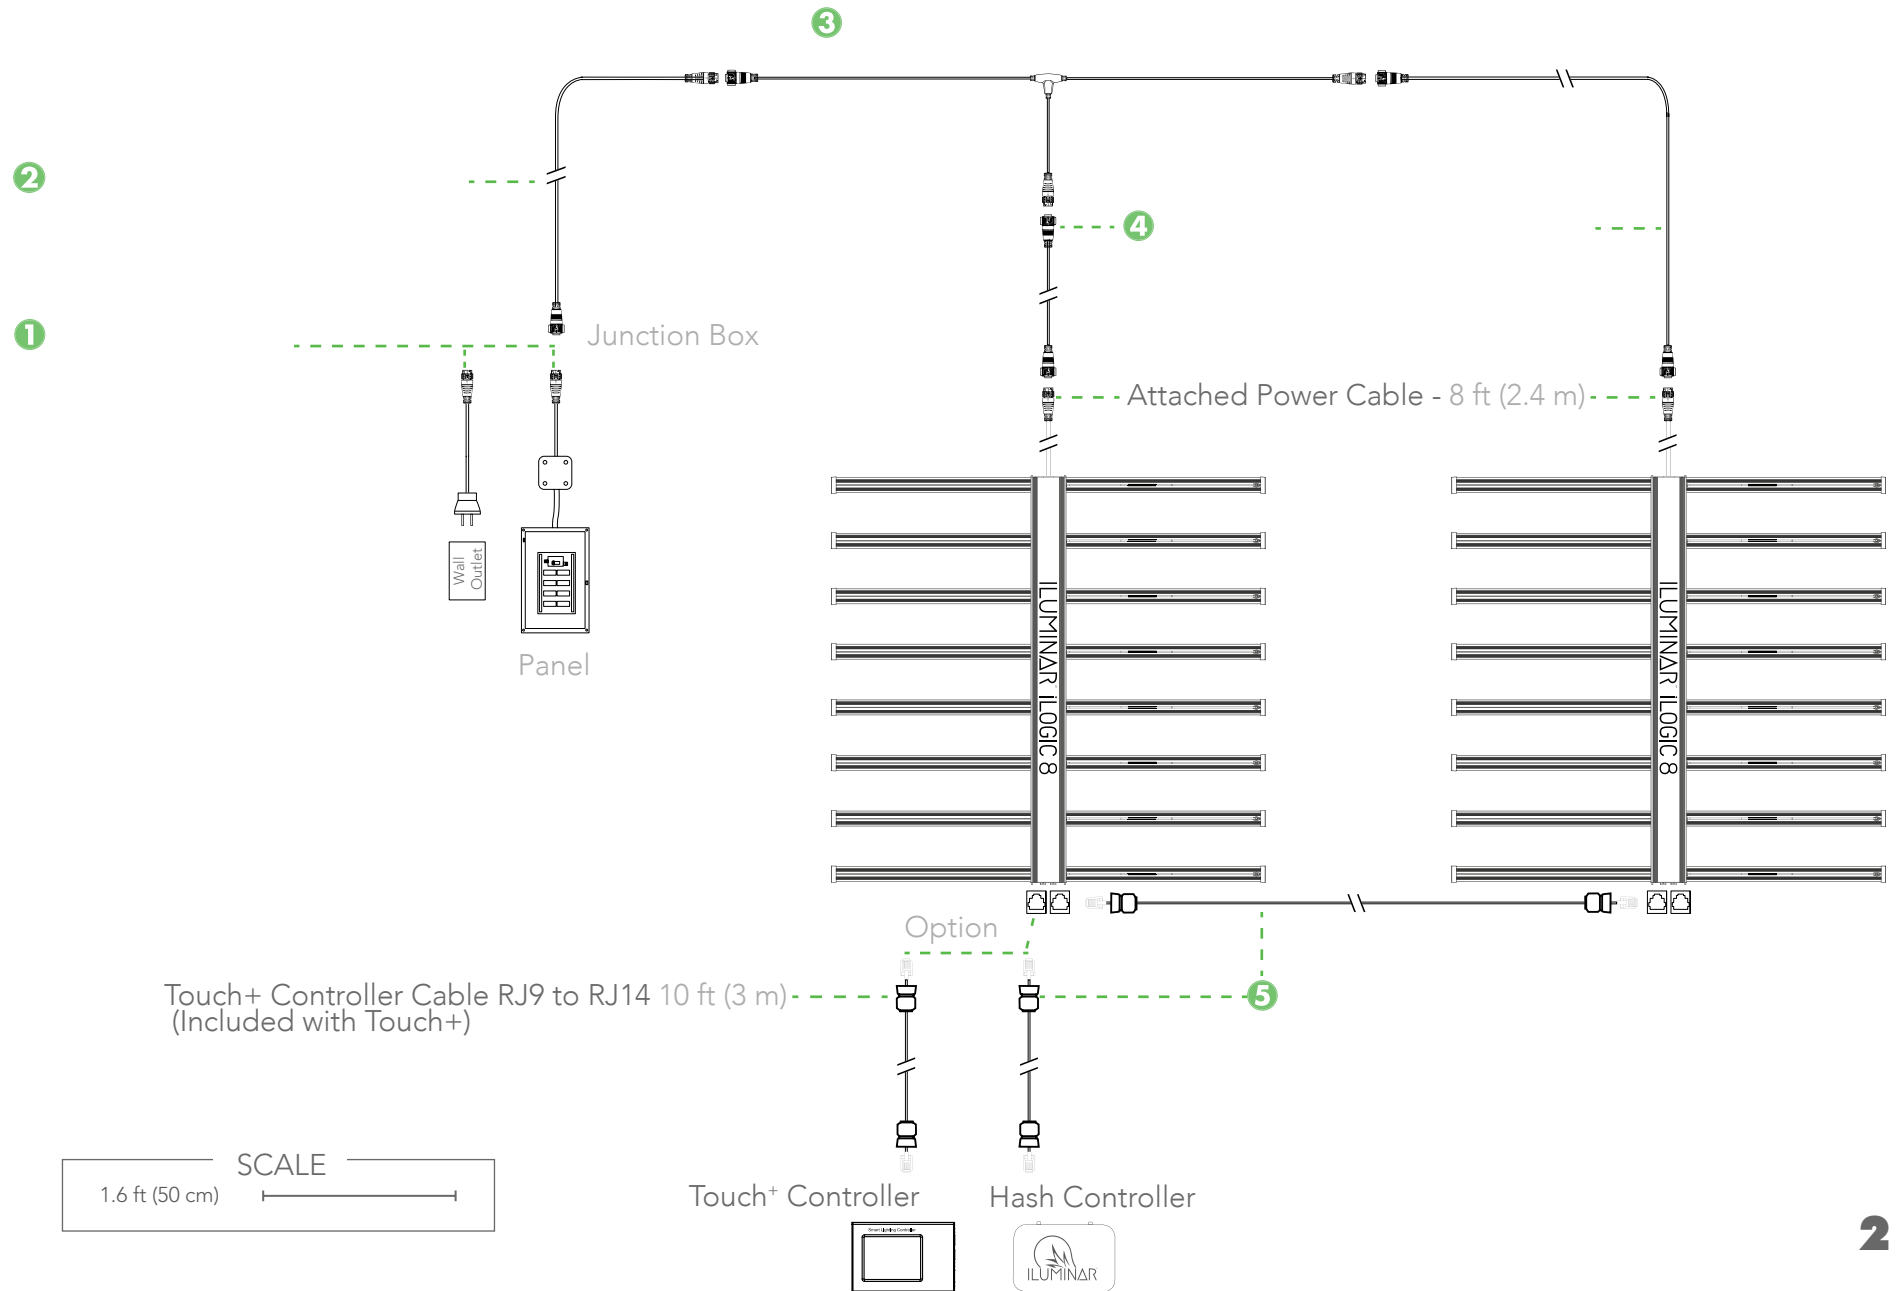

[3 JUNCTION MAIN-LINE AC CONNECTORS](#)

---

[4 SECONDARY POWER AC EXTENSION CABLES](#)

---

[5 IP67 CONTROL CABLES](#)

---

# SINGLE JOINT CONNECTION

## FIXTURE-TO-FIXTURE CONNECTION DIAGRAM

Connect up to 2 fixtures together using the Cable Logic™ Single Joint Connector

Click below to jump to product details.