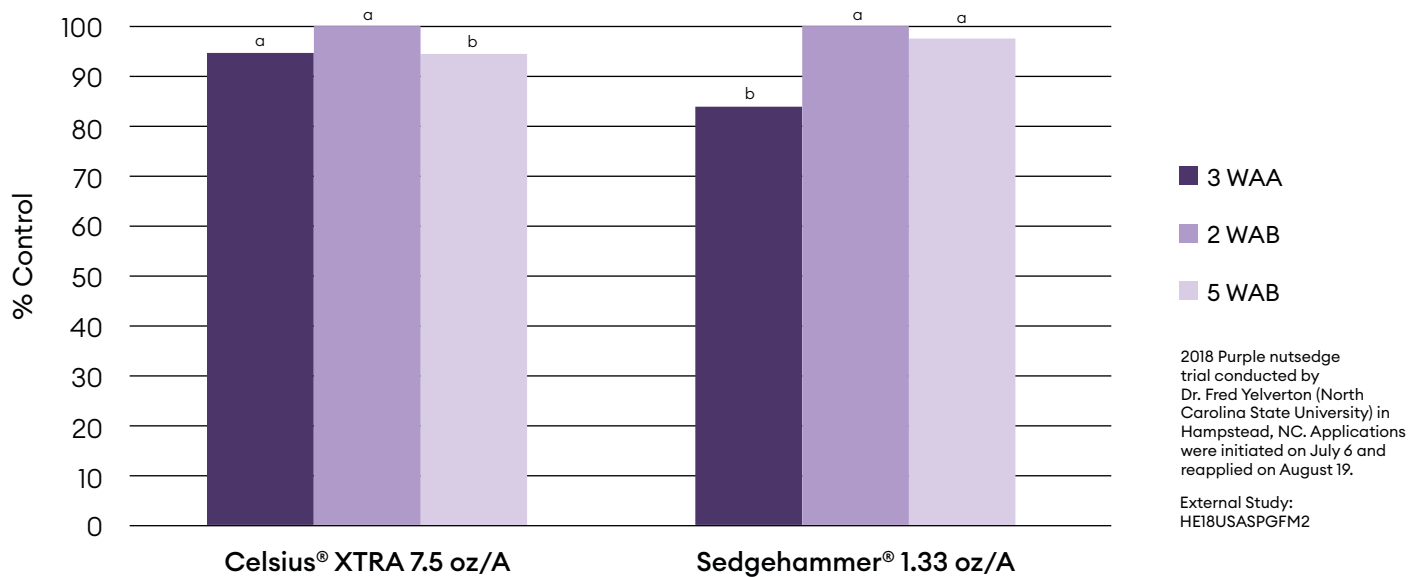

How to apply

Single application – 7.5 or 10 oz/A.

- Controls many annual broadleaf weeds and kyllingas

Split application – 7.5 + 7.5 oz/A (annual max 15 oz/A).

- Difficult weeds, especially perennial weeds, may require reapplication five to seven weeks after initial application

Backpack sprayer calibration

Amount of Celsius® XTRA herbicide to use per mix

Celsius XTRA (Rate per Acre)	Unit of Measure	Volume of sprayer				
		1 gallon	2 gallons	3 gallons	4 gallons	5 gallons
Low (7.5 oz)	oz	0.17	0.34	0.51	0.68	0.85
	gram	4.9	9.8	14.7	19.6	24.5
High (10 oz)	oz	0.23	0.46	0.69	0.92	1.15
	gram	6.5	13	19.5	26	32.5

*Every gallon of spray solution is intended to treat 1,000 sq ft.

Purple nutsedge research

Learn more at us.envu.com/CelsiusXTRA

ALWAYS READ AND FOLLOW PESTICIDE LABEL INSTRUCTIONS.

Environmental Science U.S. LLC, 5000 CentreGreen Way, Suite 400, Cary, NC 27513. For additional product information, call toll-free 1-800-331-2867. www.envu.com. Not all products are registered in all states. Celsius®, Envu and the Envu logo are trademarks owned by Environmental Science U.S. LLC or one of its affiliates. All other trademarks are the property of their respective owners. ©2023 Environmental Science U.S. LLC. ES-0423-CEL-155-P-R1