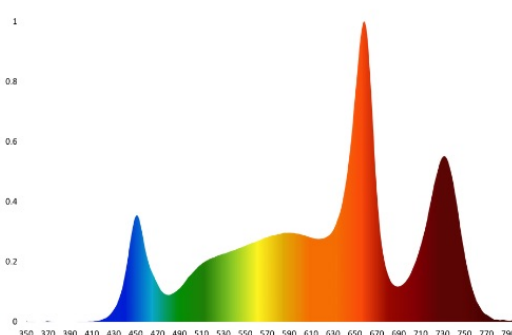

# THE AELIUS 20W LED TUBE

The Aelius 20W LED Tube has a classic practical design that perfectly replaces T5 & T8 fixtures.

## AVAILABLE SPECTRUMS

5000K SPECTRUM

6500K SPECTRUM

5000K + 660NM & 730NM SPECTRUM

## FIXTURE HIGHLIGHTS

<b>MODEL</b>	AELIUS-420
<b>EFFICACY</b> (400-800nm)	2.5 $\mu\text{mol}/\text{J}$
<b>PHOTON FLUX</b> (400-800nm)	50 $\mu\text{mol}/\text{s}$
<b>POWER</b>	20 W
<b>VOLTAGE RANGE</b>	120-277 V

THE  
**AELIUS 20W**  
LED TUBE

FIXTURE **SPECIFICATIONS**

<b>FULL MODEL NAME</b>	The Aelius 20W LED Tube
<b>INPUT VOLTAGE RANGE</b>	120-240V
<b>DIMMABLE</b>	No
<b>LIFETIME</b>	Q70 > 20,000hrs
<b>LED OPTICS</b>	120° Primary Optics
<b>FIXTURE POWER</b>	20 W
<b>POWER FACTOR</b>	0.90
<b>FREQUENCY</b>	50/60Hz
<b>THD @ 100% POWER</b>	<20%
<b>INDIVIDUAL COVERAGE</b>	8" x 44"
<b>TOTAL BOX COVERAGE</b>	44" x 48" (12" spacing)
<b>WARRANTY PERIOD</b>	5 Years
<b>DAMP LOCATIONS</b>	IP65
<b>DAISY-CHAIN</b>	Up To 20 Fixtures