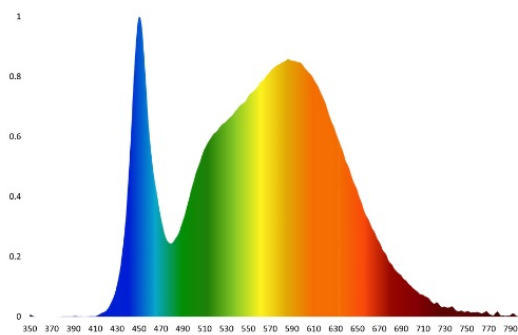

# THE AELIUS 20W LED TUBE

The Aelius 20W LED Tube has a classic practical design that perfectly replaces T5 & T8 fixtures.

## AVAILABLE SPECTRUMS

5000K SPECTRUM

6500K SPECTRUM

5000K + 660NM & 730NM SPECTRUM

## FIXTURE HIGHLIGHTS

<b>MODEL</b>	AELIUS-420
<b>EFFICACY</b> (400-800nm)	2.5 $\mu\text{mol}/\text{J}$
<b>PHOTON FLUX</b> (400-800nm)	50 $\mu\text{mol}/\text{s}$
<b>POWER</b>	20 W
<b>VOLTAGE RANGE</b>	120-277 V

THE  
**AELIUS 20W**  
LED TUBE

FIXTURE **SPECIFICATIONS**

<b>FULL MODEL NAME</b>	The Aelius 20W LED Tube
<b>INPUT VOLTAGE RANGE</b>	120-240V
<b>DIMMABLE</b>	No
<b>LIFETIME</b>	Q70 > 20,000hrs
<b>LED OPTICS</b>	120° Primary Optics
<b>FIXTURE POWER</b>	20 W
<b>POWER FACTOR</b>	0.90
<b>FREQUENCY</b>	50/60Hz
<b>THD @ 100% POWER</b>	<20%
<b>INDIVIDUAL COVERAGE</b>	8" x 44"
<b>TOTAL BOX COVERAGE</b>	44" x 48" (12" spacing)
<b>WARRANTY PERIOD</b>	5 Years
<b>DAMP LOCATIONS</b>	IP65
<b>DAISY-CHAIN</b>	Up To 20 Fixtures