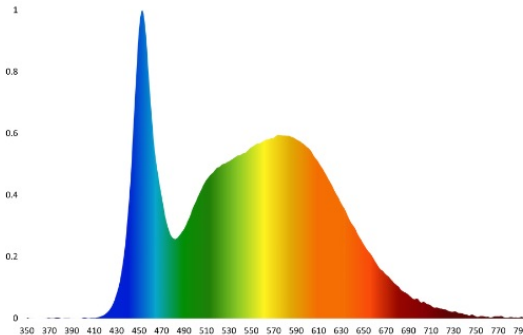

# THE AELIUS 20W LED TUBE

The Aelius 20W LED Tube has a classic practical design that perfectly replaces T5 & T8 fixtures.

## AVAILABLE SPECTRUMS

5000K SPECTRUM

6500K SPECTRUM

5000K + 660NM & 730NM SPECTRUM

## FIXTURE HIGHLIGHTS

<b>MODEL</b>	AELIUS-420
<b>EFFICACY</b> (400-800nm)	2.5 $\mu\text{mol}/\text{J}$
<b>PHOTON FLUX</b> (400-800nm)	50 $\mu\text{mol}/\text{s}$
<b>POWER</b>	20 W
<b>VOLTAGE RANGE</b>	120-277 V

THE  
**AELIUS 20W**  
LED TUBE

FIXTURE **SPECIFICATIONS**

<b>FULL MODEL NAME</b>	The Aelius 20W LED Tube
<b>INPUT VOLTAGE RANGE</b>	120-240V
<b>DIMMABLE</b>	No
<b>LIFETIME</b>	Q70 > 20,000hrs
<b>LED OPTICS</b>	120° Primary Optics
<b>FIXTURE POWER</b>	20 W
<b>POWER FACTOR</b>	0.90
<b>FREQUENCY</b>	50/60Hz
<b>THD @ 100% POWER</b>	<20%
<b>INDIVIDUAL COVERAGE</b>	8" x 44"
<b>TOTAL BOX COVERAGE</b>	44" x 48" (12" spacing)
<b>WARRANTY PERIOD</b>	5 Years
<b>DAMP LOCATIONS</b>	IP65
<b>DAISY-CHAIN</b>	Up To 20 Fixtures