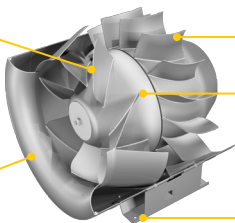

Optimus

- All in one:
- Powerful Prime Evo Fan on oscillating arm
- 120° motorized horizontal movement
- 23° vertically adjustable
- Wall or ceiling mount

Classic

- The established centrifugal fan
- High quality powder coated metal casing
- High efficiency backward curved impeller blades
- Efficient AC motors
- Incorporated mounting brackets

AC MOTORS & 3-SPEED SWITCH

Diagonal fan with three-dimensionally curved impeller blades

Robust housing made of galvanized sheet steel, plastic or aluminum

Highest aerodynamic efficiency through computer optimized impeller blades and guide vanes