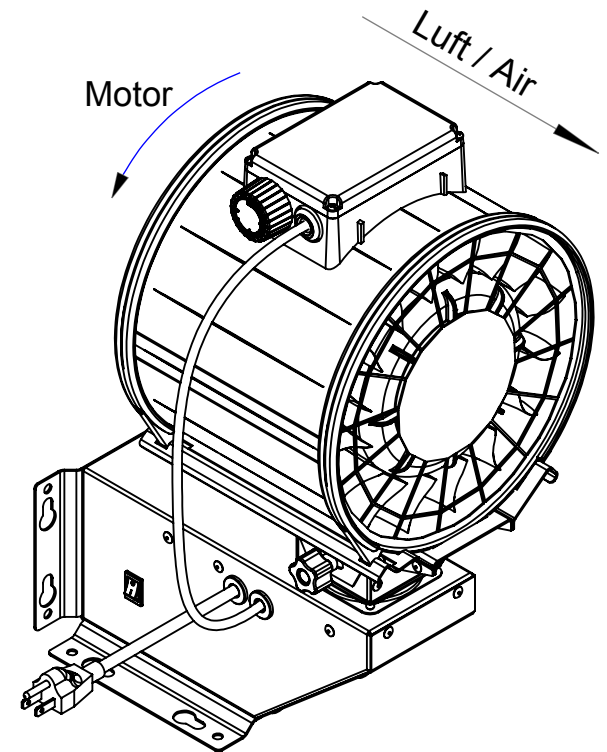

Lochbild für Wandmontage /
hole pattern for wall mounting

ruck^{eu}
VENTILATOREN
ruck Ventilatoren
Max-Planck-Str. 5
D-97944 Boxberg

Protection Mark
according to ISO 16016
Created a.ganea
Drawn a.ganea
Released d.andree
Disabled

1:5 A4 mm

General tolerances
DIN ISO 2768-c

SK008AC1S

147968 00