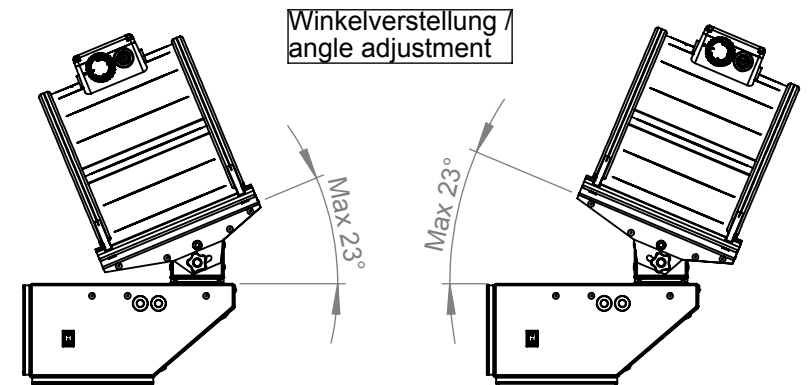

Lochbild für Wandmontage /
hole pattern for wall mounting

ruck^{eu}
VENTILATOREN
ruck Ventilatoren
Max-Planck-Str. 5
D-97944 Boxberg

Protection Mark
according to ISO 16016
Created a.ganea
Drawn a.ganea
Released d.andree
Disabled

1:5 A4 mm

General tolerances
DIN ISO 2768-c

SK008AC1S

147968 00