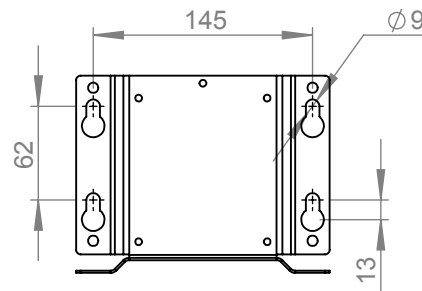

Lochbild für Wandmontage /
hole pattern for wall mounting

ruck^{eu}
VENTILATOREN
ruck Ventilatoren
Max-Planck-Str. 5
D-97944 Boxberg

Protection Mark
according to ISO 16016
Created a.ganea
Drawn a.ganea
Released d.andree
Disabled

1:5 A4 mm

General tolerances
DIN ISO 2768-c

SK008AC1S

147968 00