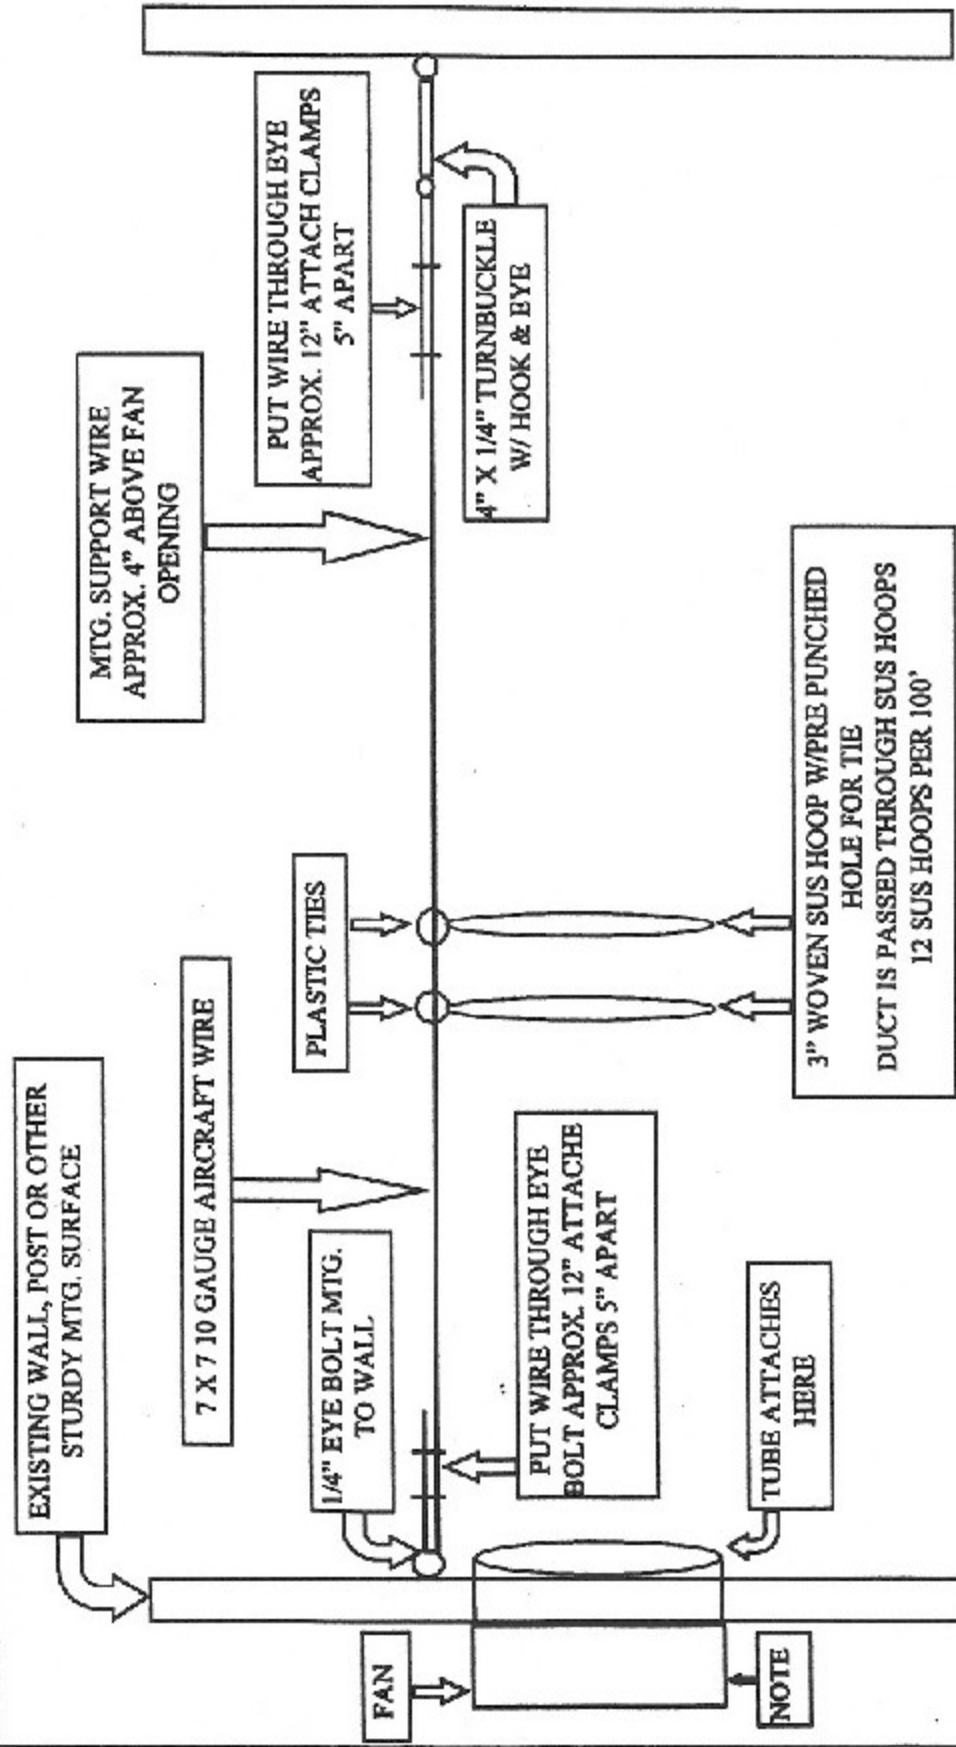

# TYPICAL TUBING WIRE SUPPORT INSTALLATION

NOTE: THIS EQUIPMENT COULD BE A HEATER OR OTHER UNIT MTG. INSIDE THE BLDG.