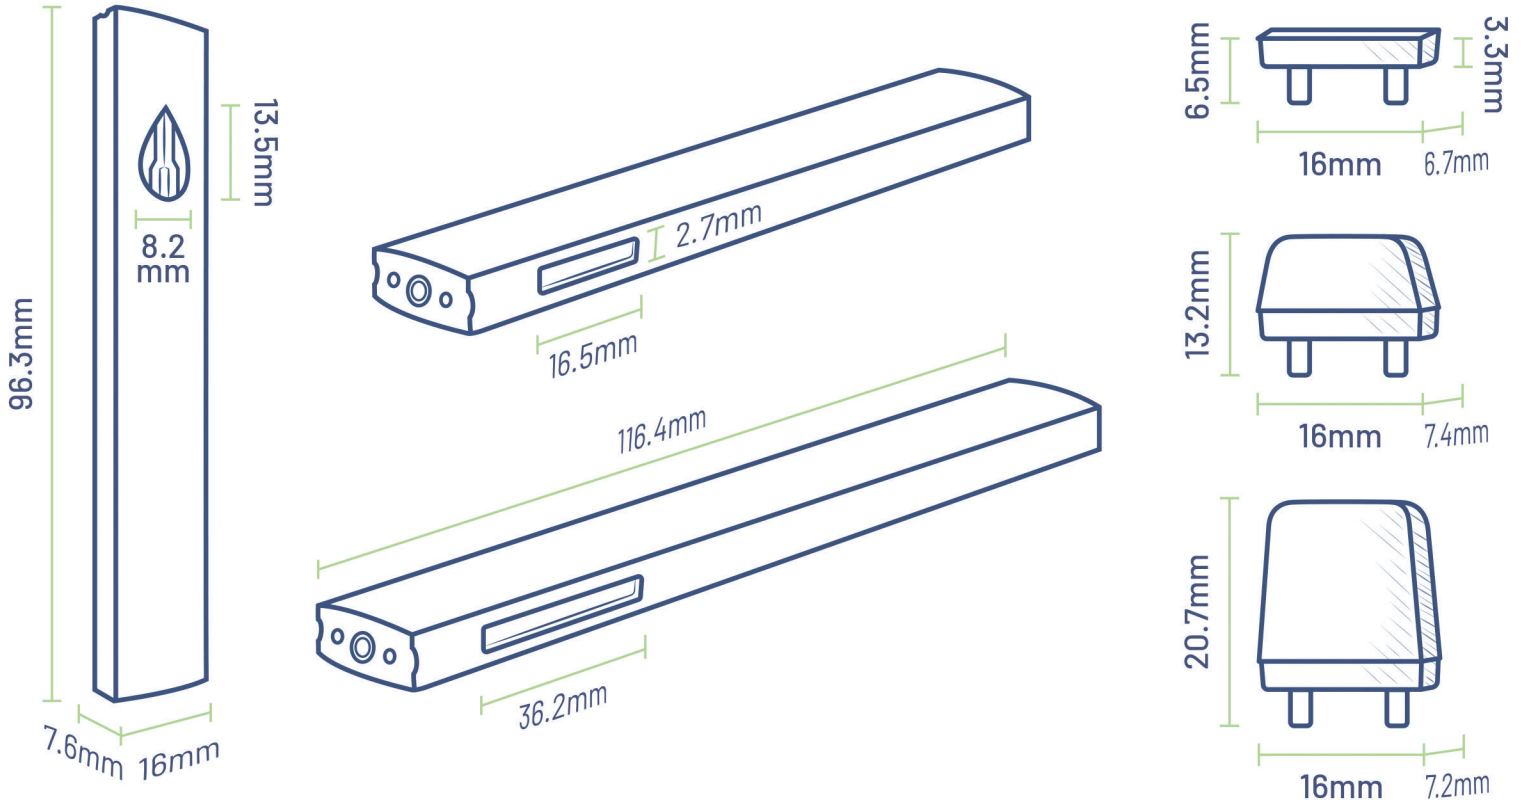

OPERATING INSTRUCTIONS

ACTIVATION	Inhale the device via breath and the device will be actuated automatically. Stop inhaling to deactivate the device.
NOTIFICATION U.I.	The LED light is constantly blue when the device is working.
LOW BATTERY NOTIFICATION	When the battery voltage is lower than 3.2V during inhalation, the blue light flashes.
CHARGING INDICATION	The LED lights up in blue when charging cable is connected, the light turns off when fully charged. The light flashes 3 times in blue when the charger is disconnected.
SHORT-CIRCUIT PROTECTION	The LED Light flashes 3 times when the device detects a short circuit, and this indicates a malfunction.
OVER USAGE PROTECTION	The LED light will flash three times if inhalation exceeds 10 seconds.