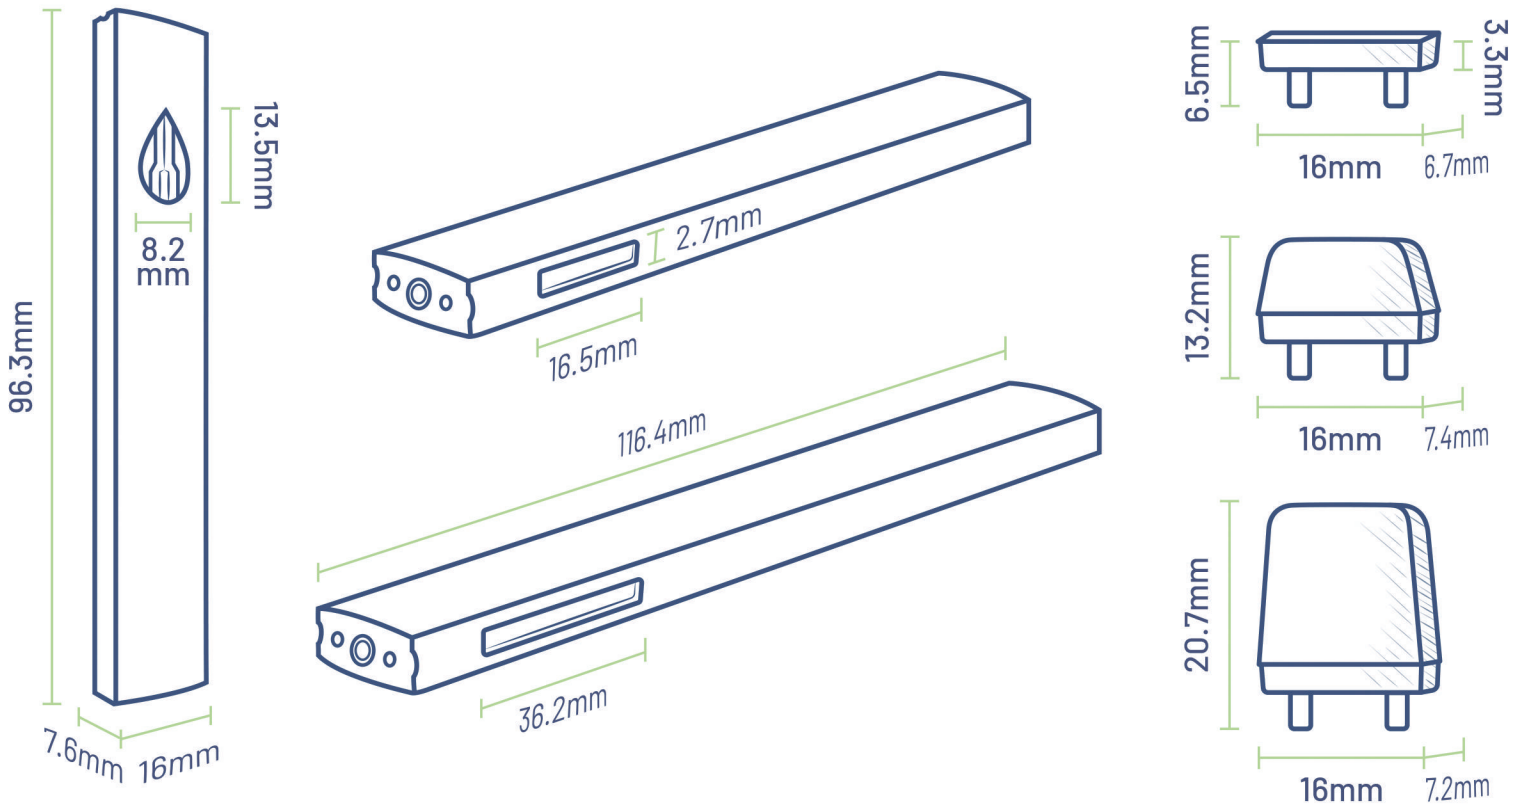

OPERATING INSTRUCTIONS

ACTIVATION	Inhale the device via breath and the device will be actuated automatically. Stop inhaling to deactivate the device.
NOTIFICATION U.I.	The LED light is constantly blue when the device is working.
LOW BATTERY NOTIFICATION	When the battery voltage is lower than 3.2V during inhalation, the blue light flashes.
CHARGING INDICATION	The LED lights up in blue when charging cable is connected, the light turns off when fully charged. The light flashes 3 times in blue when the charger is disconnected.
SHORT-CIRCUIT PROTECTION	The LED Light flashes 3 times when the device detects a short circuit, and this indicates a malfunction.
OVER USAGE PROTECTION	The LED light will flash three times if inhalation exceeds 10 seconds.